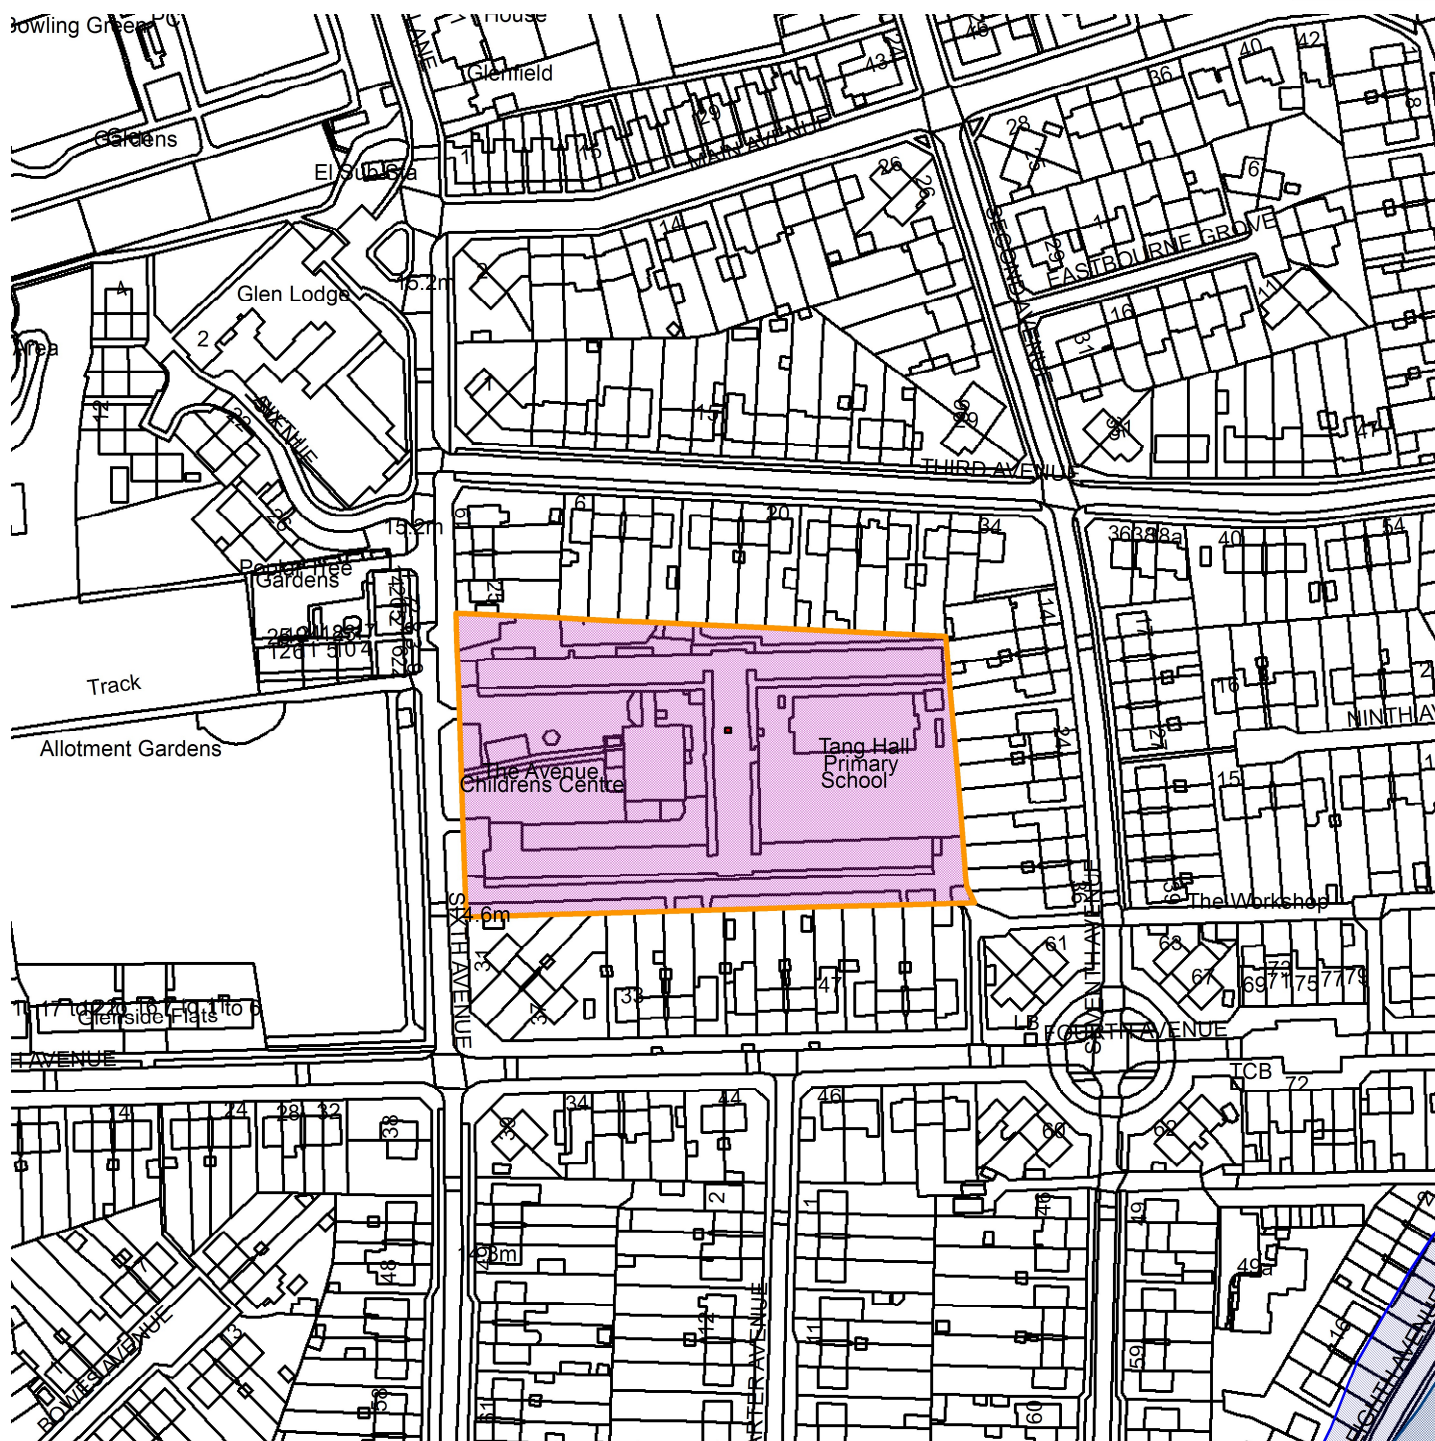

Tang Hall CP School, Sixth Avenue YO31 0UT

24/00857/FULM

GIS by ESRI (UK)

Scale : 1:2167

Reproduced from the Ordnance Survey map with the permission of the Controller of Her Majesty's Stationery Office © Crown Copyright 2000.

Unauthorised reproduction infringes Crown Copyright and may lead to prosecution or civil proceedings.

Produced using ESRI (UK)'s MapExplorer 2.0 - <http://www.esriuk.com>

Organisation	City of York Council
Department	Env, Transport & Planning
Comments	Site Location Plan
Date	17 September 2024
SLA Number	Not Set